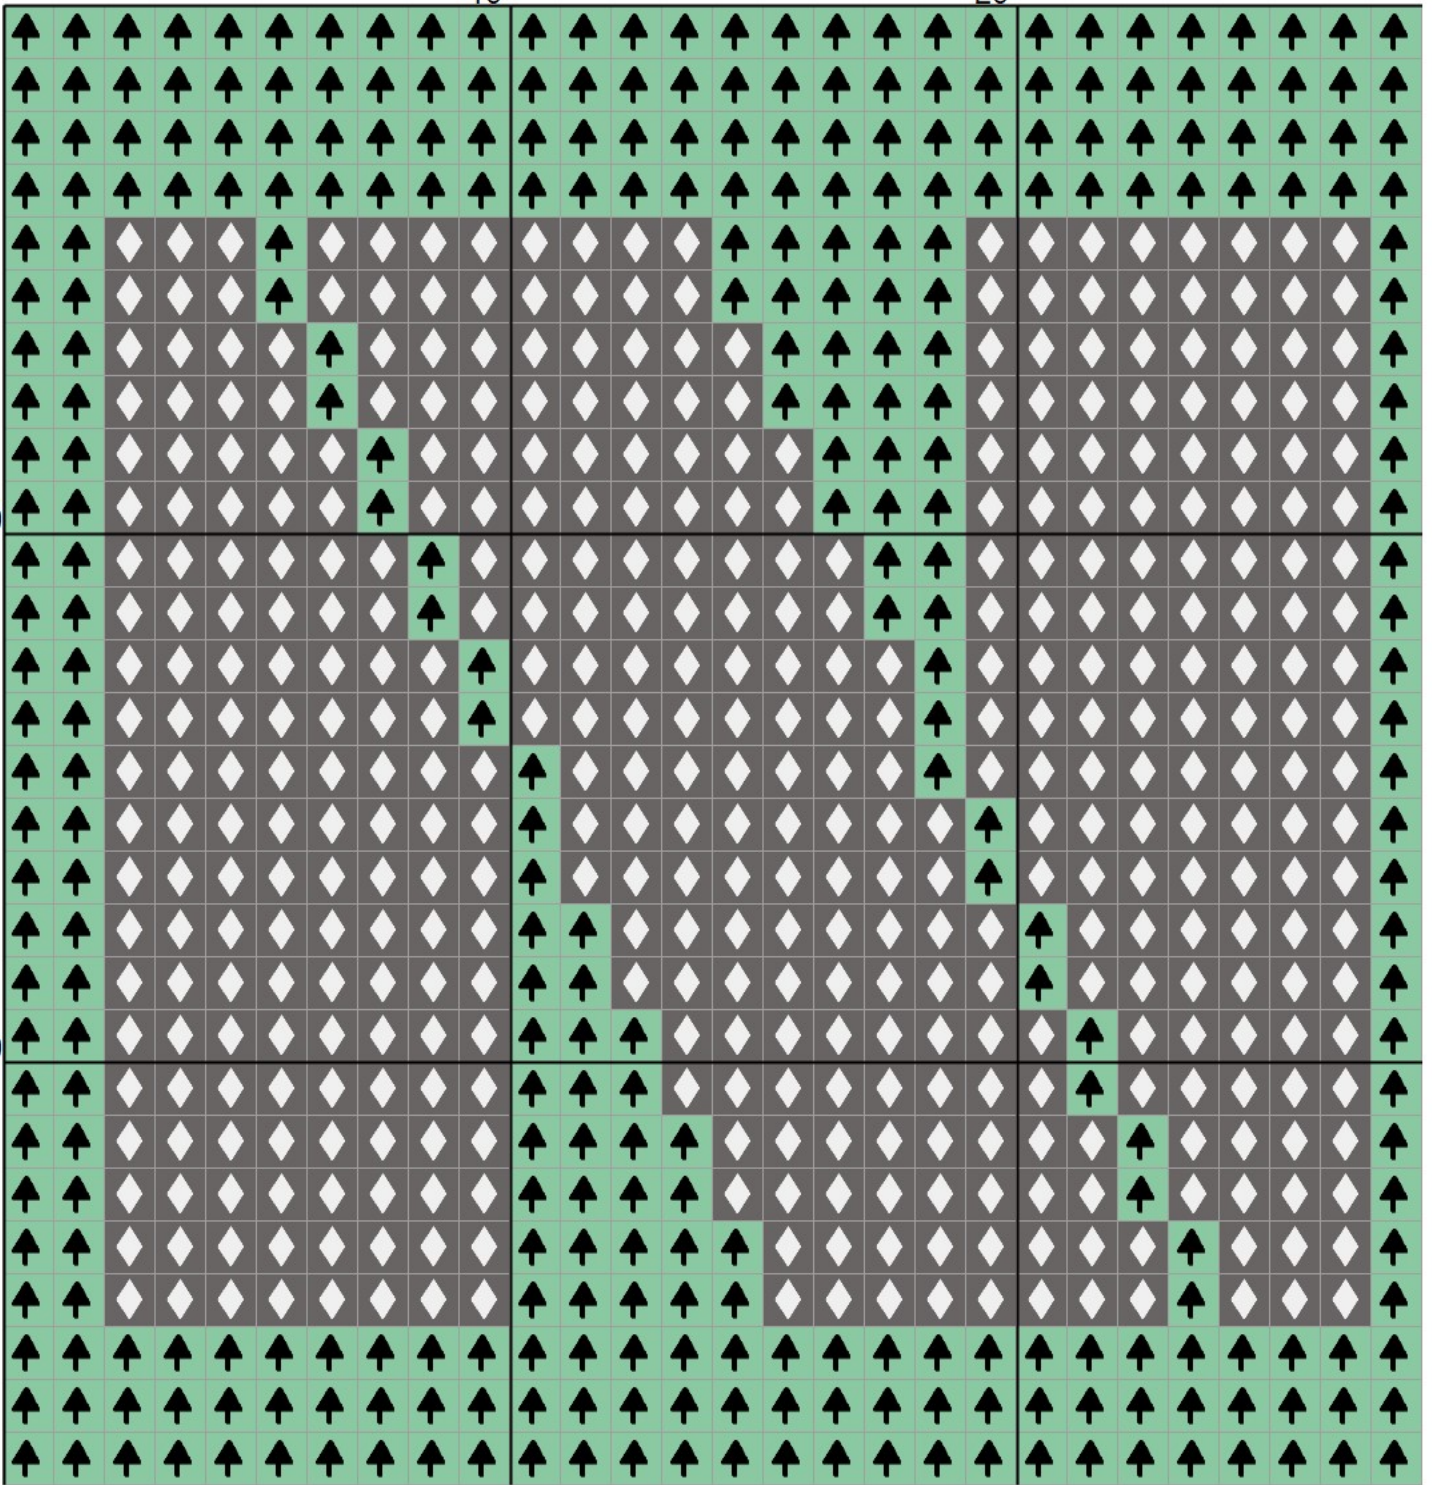

10

20

10

20

| Number | Description | Strands: | Length |
|---------|-----------------|----------|----------|
| DMC 4 | Dark Grey | 2 | 8.71 yd. |
| DMC 564 | Jade very light | 2 | 6.71 yd. |